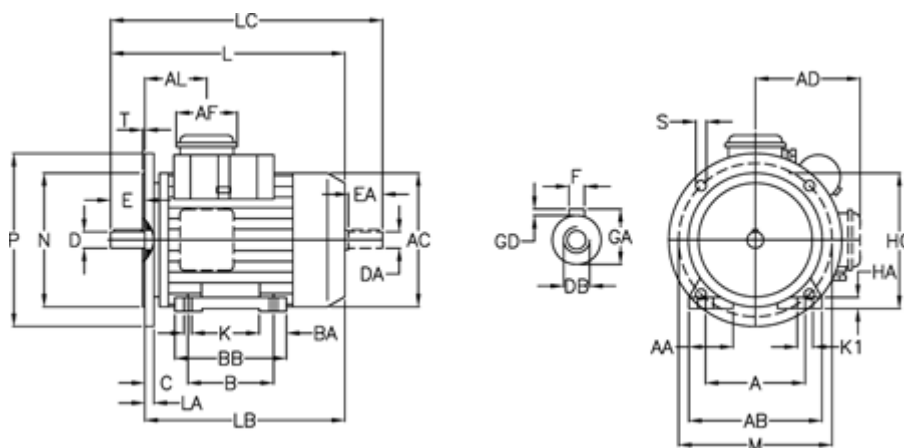

Article number: 25075467102

Description: ICME Single-phase motor M80 B4 0,75KW

4 - 1400 rpm 1x230 Volt 50Hz B3/B5 with running capacitor

Measures

A = 125	BA = 31	EA = 40	K = 9	P = 200
A/F = 84	BB H7 = 130	F = 6	K1 = 18	S = 11.5
AA = 32	C = 50	GA = 21.5	L = 275	T = 3.5
AB = 155	CA = 85	GD = 6	LA = 12	
AC = 156	D = 19	H = 80	LB = 235	
AD = 122	DA = 19	HA = 13	LC = 315	
AL = 85	DB = M6	HC = 162	M = 165	
B = 100	E = 40	HD = 202	N = 130	